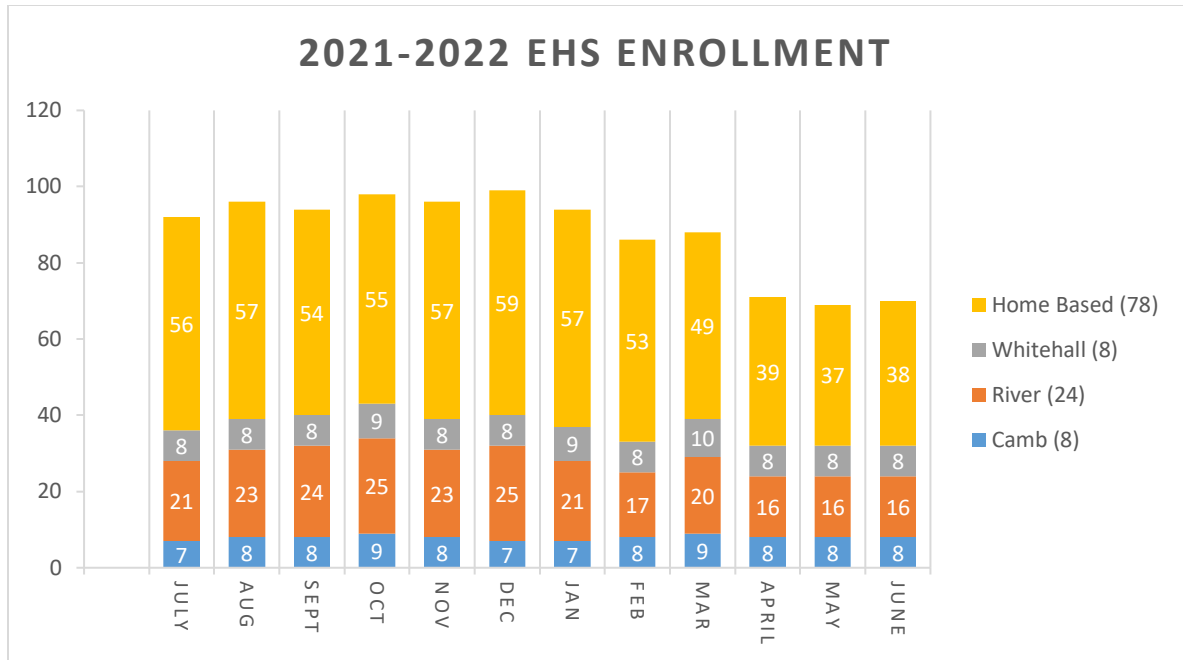

Currently a double session classroom is closed at the Dix Ave center due to lack of staff.

Waitlist Report June 2022

Site	Wait List	Elig.	101+	131+
CA	2	0	0	2
DIX	2	1	0	1
GR	11	6	0	5
RS	6	4	0	2
WH	3	3	0	0
CB TOTAL	24	14	0	10
HB	4	4	0	0
Program Total	28	18	0	10